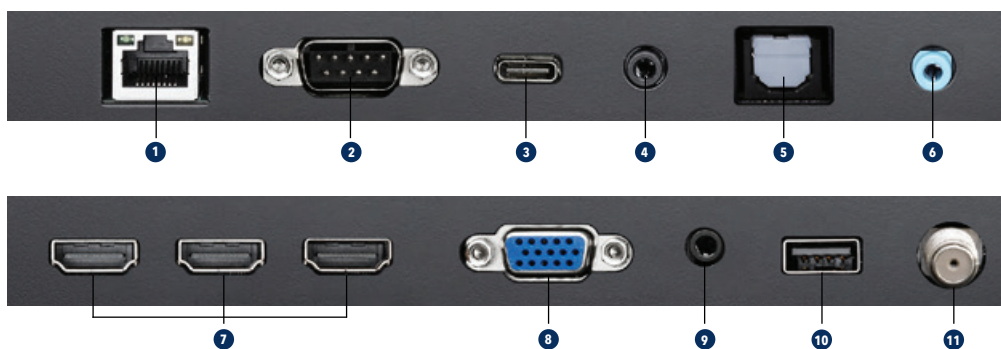

* E238: 4K Signal is downscaled and displayed at FHD

** LAN and RS-232C communication is unilateral when the display is in standby. The only supported command in this mode is Power On. Once on, the display will send feedback information. Ping via IP address is available in standby

*** Warranty restrictions apply. Contact your representative for details.

1. 1 LAN port (RJ-45)
2. 2 RS-232C (9-pin D-SUB)
3. 3 USB Type-C port (power supply 5 W/3 A)
4. 4 Headphone terminal (stereo mini jack)
5. 5 Digital audio output terminal
6. 6 AV input terminal
7. 7 HDMI1 (ARC), HDMI2, HDMI3 In
8. 8 VGA In (15-pin D-SUB)
9. 9 Audio input terminal (stereo mini jack)
10. 10 USB Type-A port
11. 11 ANT / Cable

©2021 Sharp NEC Display Solutions of America, Inc. | All rights reserved.

Cat.No. 25.NEC.80.GL.UN.388 | rev. 05.24

Sharp NEC Display Solutions of America
www.sharpecdisplays.us