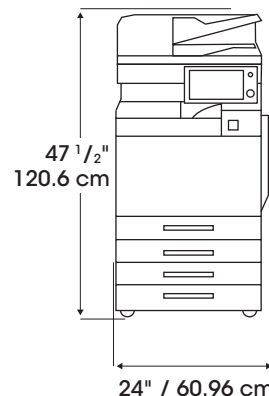

Space Requirements and Planning Guide

BP70M31 / 70M36 / 70M45 / 70M55 / 70M65

Main Unit + BPTU10 + BP70ABD
(standard drawer plus cabinet)
650-sheet maximum

Main Unit + BPTU10 + BPDE12*
(1 additional drawer)
1,200-sheet maximum

Main Unit + BPTU10 + BPDE13*
(2 additional drawers)
1,750-sheet maximum

Main Unit + BPTU10 + BPDE14*
(3 additional drawers)
2,300-sheet maximum

Main Unit + BPTU10 + BPDE15*
(1 additional drawer + 2 split tandem drawers)
3,300-sheet maximum

Note: In addition to the above dimensions, allow 36" / 91.4 cm of space on all sides for consumable replenishment, paper jam removal, and maintenance and service procedures. Allow up-to 30" / 76.2 cm in front for cabinet access. Images may not be to scale.