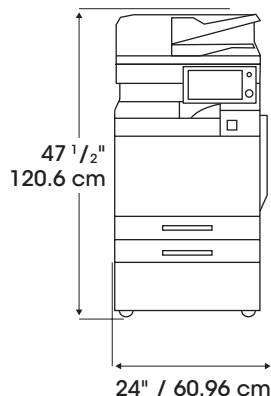

Space Requirements and Planning Guide

BP70M31 / 70M36 / 70M45 / 70M55 / 70M65

Main Unit + BPTU10 + BP70ABD
(standard drawer plus cabinet)
650-sheet maximum

Main Unit + BPTU10 + BPDE12*
(1 additional drawer)
1,200-sheet maximum

Main Unit + BPTU10 + BPDE13*
(2 additional drawers)
1,750-sheet maximum

Main Unit + BPTU10 + BPDE14*
(3 additional drawers)
2,300-sheet maximum

Main Unit + BPTU10 + BPDE15*
(1 additional drawer + 2 split tandem drawers)
3,300-sheet maximum

Note: In addition to the above dimensions, allow 36" / 91.4 cm of space on all sides for consumable replenishment, paper jam removal, and maintenance and service procedures. Allow up-to 30" / 76.2 cm in front for cabinet access. Images may not be to scale.