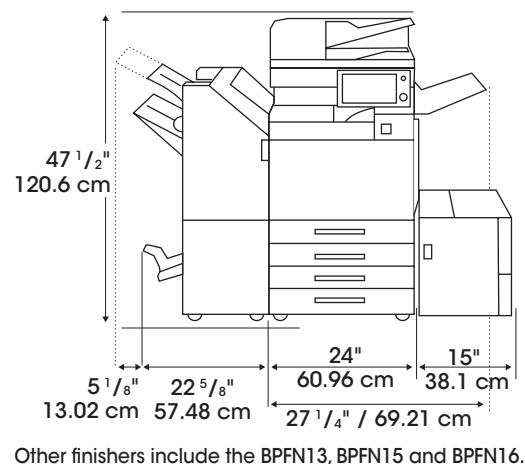

2 Main Unit + BPRB10 + BPFN14 + BPDE14 + BPLC10 (5,300-sheet maximum)

Plan ahead to ensure your installation is a great success!

- **Firmware:** Check the Sharp Resource Centre to make sure the machine and accessories have the latest firmware prior to installation at the customer site.
- **Power Source:** Verify the power source at the customer site. BP70M31/70M36/70M45/70M55/70M65 requires 110-127 V AC @ 60 HZ with a 15 A receptacle outlet and circuit breaker.
- **Product Keys:** Obtain application codes for any accessories that may require a product key prior to arrival at the customer site.
- **Supplies:** Verify that the customer has enough supplies on hand.

- **BPNT700** Toner Cartridge
- **BPNV700** Developer
- **BPDR700** Drum
- **BPHB701** Toner Collection Container

* Bundled safety adjuster required if no external finisher or large capacity cassette is installed.

SHARP
Be Original.

SHARP ELECTRONICS OF CANADA LTD.
5995 Avebury Road, Suite 900
Mississauga, Ontario L5R 3P9
1-800-567-4277 • www.sharp.ca

Printed in Canada.
OSG-OS-BPA-CR5M-SG-E-PDF-12/2024

Design and specifications are subject to change without notice. All product dimensions listed are approximate. All rights reserved. Sharp, Sharp OSA, and all related trademarks are trademarks or registered trademarks of Sharp Corporation and/or affiliated companies. Adobe and PostScript are registered trademarks of Adobe Systems Inc. All other trademarks are the property of their respective owners. For complete installation procedures please contact your Authorized Sharp servicing dealer.