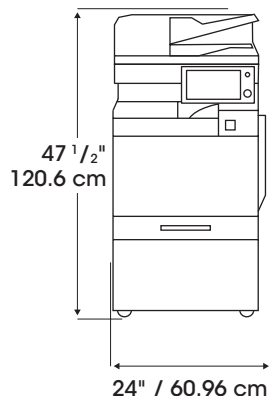

Space Requirements and Planning Guide

BP70M31 / 70M36 / 70M45 / 70M55 / 70M65

Main Unit + BPTU10 + BP70ABD
(standard drawer plus cabinet)
650-sheet maximum

Main Unit + BPTU10 + BPDE12*
(1 additional drawer)
1,200-sheet maximum

Main Unit + BPTU10 + BPDE13*
(2 additional drawers)
1,750-sheet maximum

Main Unit + BPTU10 + BPDE14*
(3 additional drawers)
2,300-sheet maximum

Main Unit + BPTU10 + BPDE15*
(1 additional drawer + 2 split tandem drawers)
3,300-sheet maximum

Note: In addition to the above dimensions, allow 36" / 91.4 cm of space on all sides for consumable replenishment, paper jam removal, and maintenance and service procedures. Allow up-to 30" / 76.2 cm in front for cabinet access. Images may not be to scale.