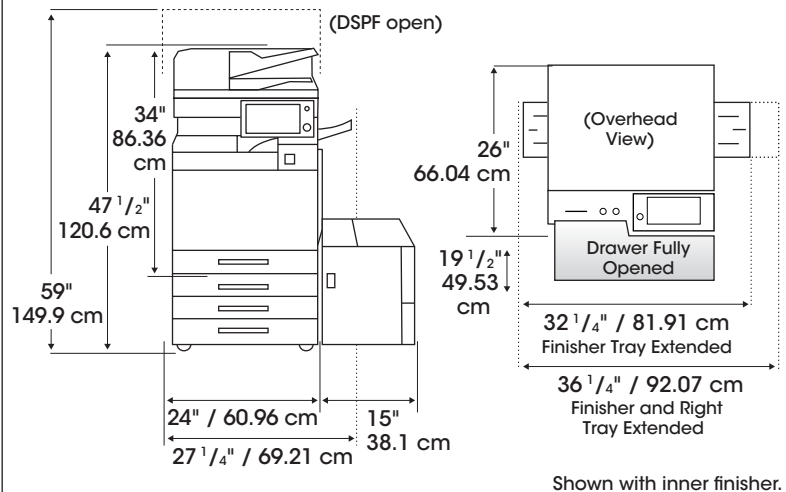

1 Main Unit + BPTU10 + BPDE14 + BPLC10 (5,300-sheet maximum)