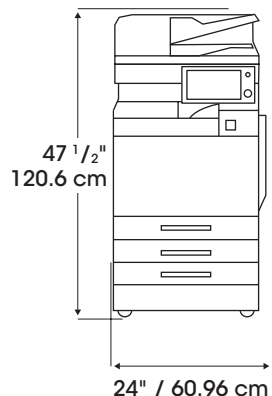

Space Requirements and Planning Guide

BP70M31 / 70M36 / 70M45 / 70M55 / 70M65

Main Unit + BPTU10 + BP70ABD
(standard drawer plus cabinet)
650-sheet maximum

Main Unit + BPTU10 + BPDE12*
(1 additional drawer)
1,200-sheet maximum

Main Unit + BPTU10 + BPDE13*
(2 additional drawers)
1,750-sheet maximum

Main Unit + BPTU10 + BPDE14*
(3 additional drawers)
2,300-sheet maximum

Main Unit + BPTU10 + BPDE15*
(1 additional drawer + 2 split tandem drawers)
3,300-sheet maximum

Note: In addition to the above dimensions, allow 36" / 91.4 cm of space on all sides for consumable replenishment, paper jam removal, and maintenance and service procedures. Allow up-to 30" / 76.2 cm in front for cabinet access. Images may not be to scale.