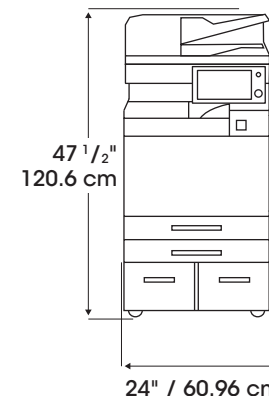

Space Requirements and Planning Guide

BP70M31 / 70M36 / 70M45 / 70M55 / 70M65

Main Unit + BPTU10 + BP70ABD
(standard drawer plus cabinet)
650-sheet maximum

Main Unit + BPTU10 + BPDE12*
(1 additional drawer)
1,200-sheet maximum

Main Unit + BPTU10 + BPDE13*
(2 additional drawers)
1,750-sheet maximum

Main Unit + BPTU10 + BPDE14*
(3 additional drawers)
2,300-sheet maximum

Main Unit + BPTU10 + BPDE15*
(1 additional drawer + 2 split tandem drawers)
3,300-sheet maximum

Note: In addition to the above dimensions, allow 36" / 91.4 cm of space on all sides for consumable replenishment, paper jam removal, and maintenance and service procedures. Allow up-to 30" / 76.2 cm in front for cabinet access. Images may not be to scale.