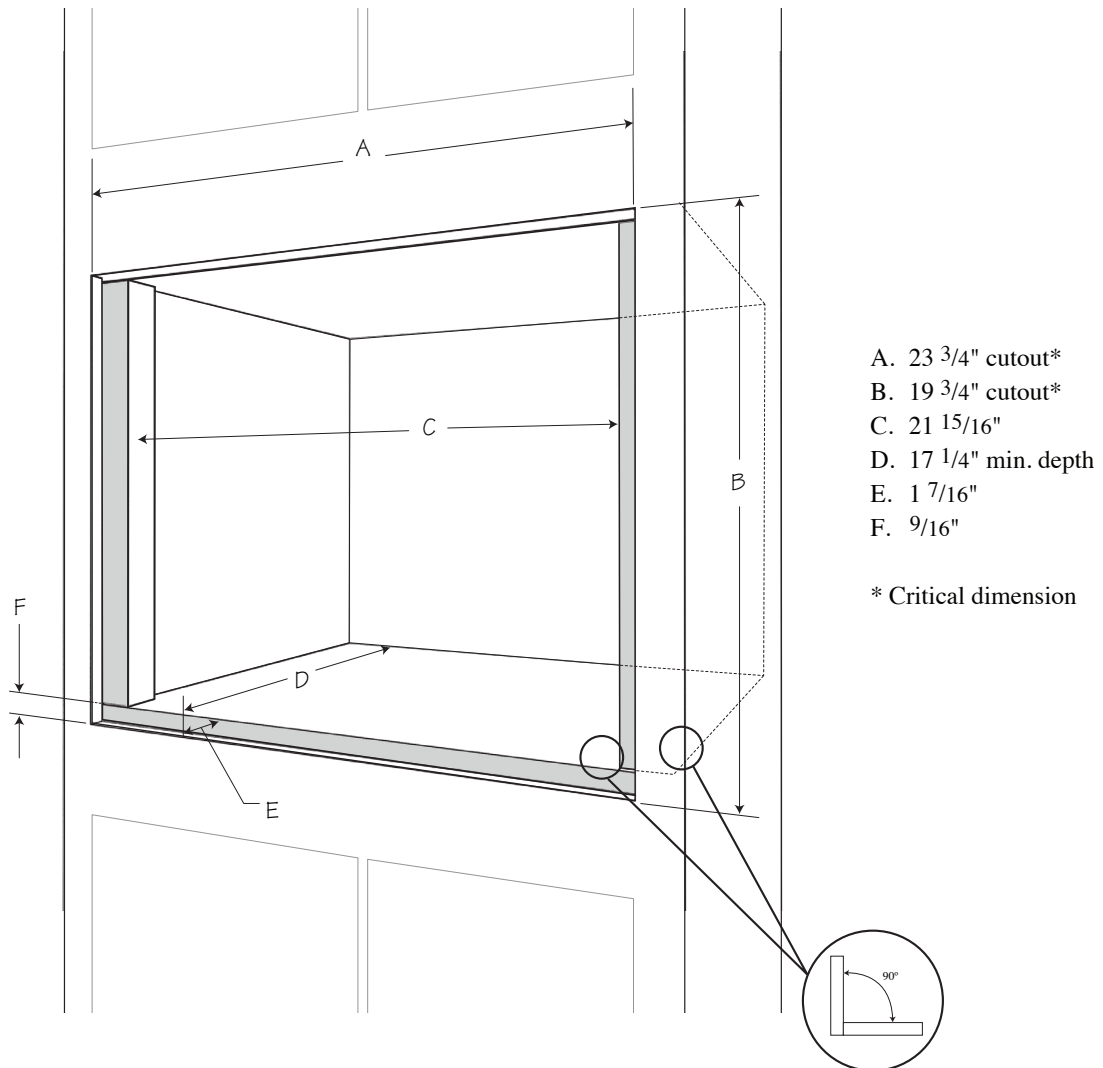

SHARP ELECTRONICS OF CANADA LTD.
335 Britannia Road East, MISSISSAUGA, ONTARIO L4Z 1W9
Tel: 905-568-7140. www.sharp.ca

SHARP
Be Original.

OVEN MEASUREMENTS

CLEARANCES AND DIMENSIONS FOR FLUSH MOUNT

Ensure the shelf that the appliance rests on is 90° to the cabinet face.

CLEARANCES AND DIMENSIONS FOR STANDARD SURFACE MOUNT