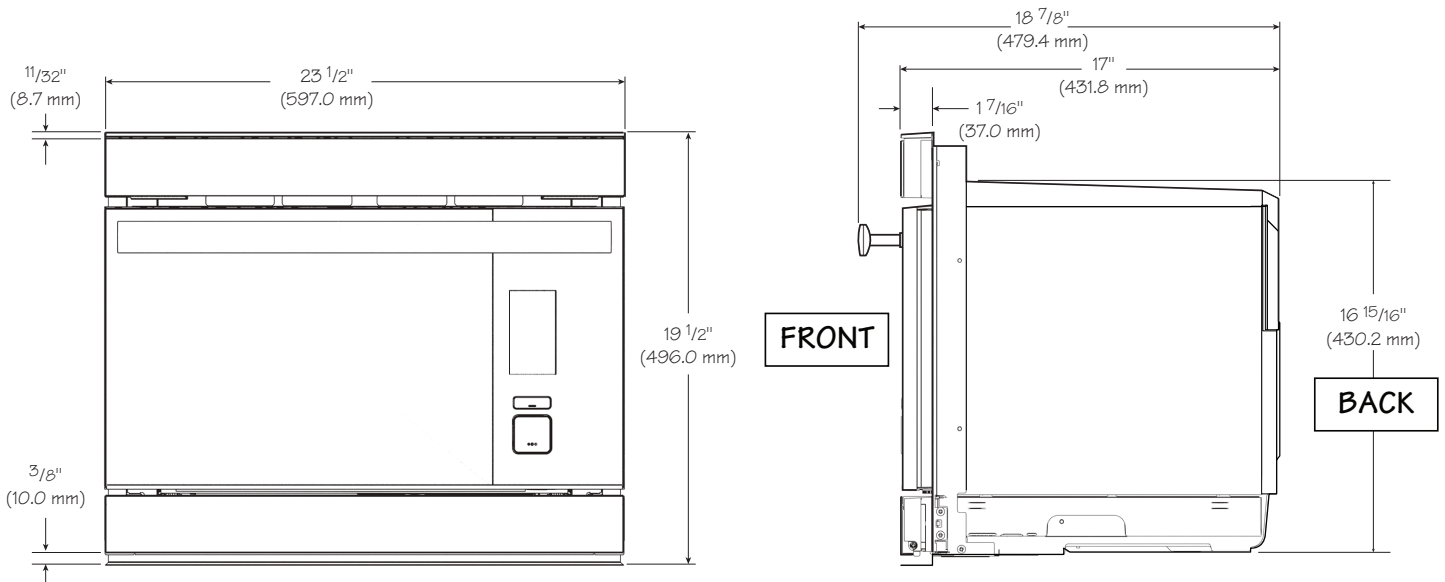

DIMENSIONS & WEIGHT (in./lbs.) (w x h x d)

Cavity Dimensions	15.55" x 9.45" x 12.01"
Product Dimensions	23.5" x 19.5" x 17.0" (without handle) 23.5" x 19.5" x 18.9" (with handle)
Shipping Dimensions	32.1" x 26.0" x 26.7"
Product Weight / Shipping Weight	63.0 lbs. / 70.0 lbs.

SHARP ELECTRONICS OF CANADA LTD.
335 Britannia Road East, MISSISSAUGA, ONTARIO L4Z 1W9
Tel: 905-568-7140. www.sharp.ca

SHARP
Be Original.

OVEN MEASUREMENTS

CLEARANCES AND DIMENSIONS FOR FLUSH MOUNT

Ensure the shelf that the appliance rests on is 90° to the cabinet face.