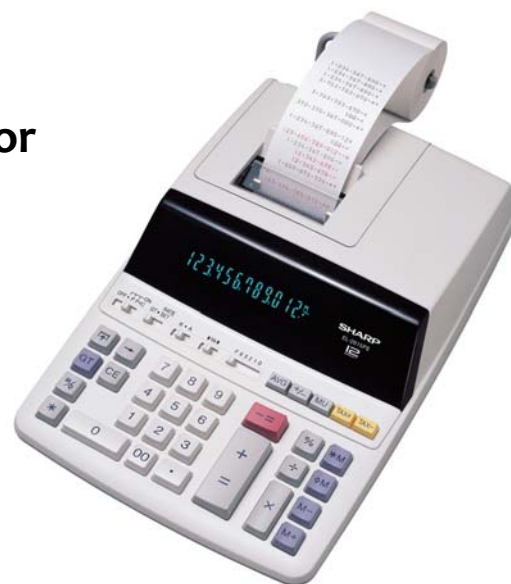

Printing Calculator

EL2615PIII

Sharp's assortment of calculators meet the demands of people in all professional, consumer, and educational categories. Sharp calculators offer an array of features and price points for every personal or business application.

Printing Calculator –EL2615PIII

- Easy-to-Read Large 12-Digit Fluorescent Display
- Clock/Calendar Functions
- Convenient Average Calculation for GT Memory
- MU Function Includes Cost/Sell/Margin Calculation
- Built-In GT and TAX Functions
- 4-Key Memory
- Adapter Included (AC Only)
- 4.3 LPS Printing Speed

Dimensions: D 327mm x W 222mm x H 78mm / 1.9 kg

UPC Code: 0 74000 01796 2

E. & O. E. Subject to change w/o notice

SHARP